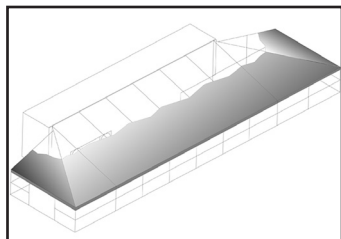

Fully Enclosed with Cab & Rear Extensions